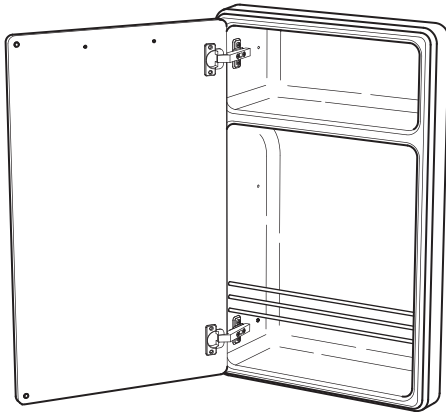

# Bedpan Cabinet

- Wall-mounted unit
- Easy to clean gelcoat box
- Stainless steel retaining bars keep bedpan in place
- Shelf storage for tissue or specimen cups

The wall-mounted Bedpan Cabinet has an easy-to-clean gelcoat box and a laminated thermofoil MDF door. It has stainless steel retaining bars to keep a standard-sized bedpan in place and an integral shelf to hold rolls of toilet tissue or specimen cups. Gelcoat color is Biscuit.

\*Drawings not to scale.

Rough opening size is 16" wide x 26" tall.