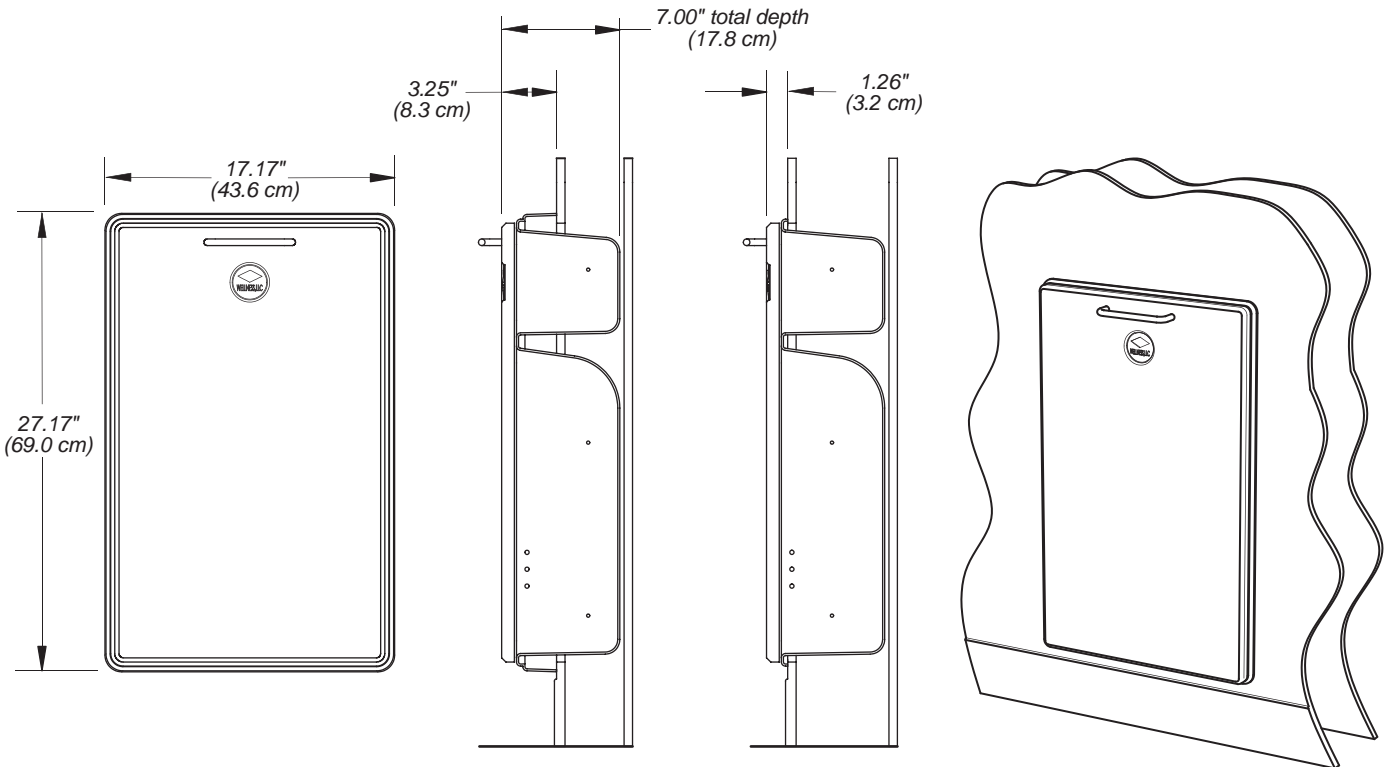

# Bedpan Cabinet

- Wall-mounted unit
- Easy to clean gelcoat box
- Stainless steel retaining bars keep bedpan in place
- Shelf storage for tissue or specimen cups

The wall-mounted Bedpan Cabinet has an easy-to-clean gelcoat box and a laminated thermofoil MDF door. It has stainless steel retaining bars to keep a standard-sized bedpan in place and an integral shelf to hold rolls of toilet tissue or specimen cups. Gelcoat color is Biscuit.

\*Drawings not to scale.

Rough opening size is 16" wide x 26" tall.

### Configuration

Left-handed configuration (hinges on left side)	<b>LT</b>
Right-handed configuration (hinges on right side)	<b>RT</b>

### Options

With spacer (4" mounting depth)	<b>WS</b>
Without spacer (6" mounting depth)	<b>NS</b>

**Front View**

**Section View  
(WS option)**

**Section View  
(NS option)**

**Shown installed  
(NS option)**